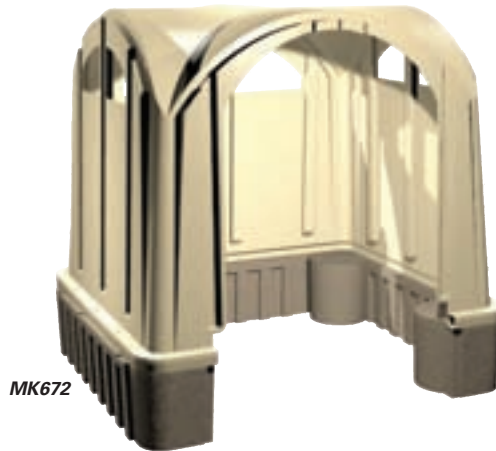

*Drum should be filled 3/4 full only.

OUTDOOR POLY SHELTERS & ASHTRAYS

OUTDOOR POLY SHELTERS

- Provides great protection for anything from the outdoor elements
- Two-wall design can be used as a windbreaker for entrances to buildings
- Use as a smoking shelter to provide protection for up to six people with seating for four
- Sand ballast base prevents the need for anchoring to a cement slab (**Sand not included**)
- Unique two-piece design is easy to install and relocate on any flat surface
- Durable four-season rigid polyethylene construction is virtually maintenance free
- Dimensions: 7' L x 6' W x 7' H
- Colour: Grey or tan
- Available in three-wall design and two-wall design to meet smoking regulations for most areas
- F.O.B. Valleyfield, Quebec