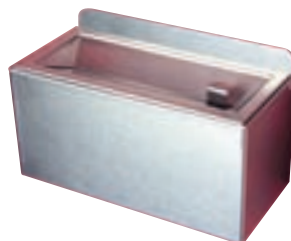

CEASE-FIRE® WASTE RECEPTACLES W/HEAD

- Specially designed contoured head directs smoke and gas from any fire inside the container back into the combustion area
- Air supply is limited and flames are extinguished in seconds
- Drum bodies made of heavy gauge steel with a grey enamel exterior and a rust preventive interior coating
- FM approved, corrosion-free aluminum heads provide easy clean-up and can be used with standard steel drums
- Aluminum heads are available separately for use with existing metal drums

MK672

MK711

Model No.	No. of walls	Colour	Wt. lbs.
MK672	3	Beige	465
MK673	2	Beige	455
MK710	3	Grey	465
MK711	2	Grey	455

EXTERIOR SMOKING RECEPTACLE

- Heavy-duty 18-gauge brushed stainless steel
- Unique lid design protects unit in all weather conditions, eliminating messy clean-ups (Model NI753 only)
- Corrosion-resistant galvanized steel (22 ga) inner liner
- Tumbler keyed lock secures door
- Mounting bracket included, keeps unit 5/8" away from wall for extra fire insulation
- 7" L x 3" W x 9" H
- Liner capacity: 1 litre

Model No.	Description	Weight lbs.
NI753	Ashtray (with cover)	5
NI746	Ashtray (without cover)	4
NI749	Lock & key replacement kit	-
NI756	Replacement inner liner	-

WALL-MOUNTED URNS

- Half-moon and rectangle wall urns are ideal for high traffic areas
- Safe rounded edges on the half-moon guards against accidental knocks and bumps
- Sifter screens are included with the half-moon ashtrays
- Available in two sizes