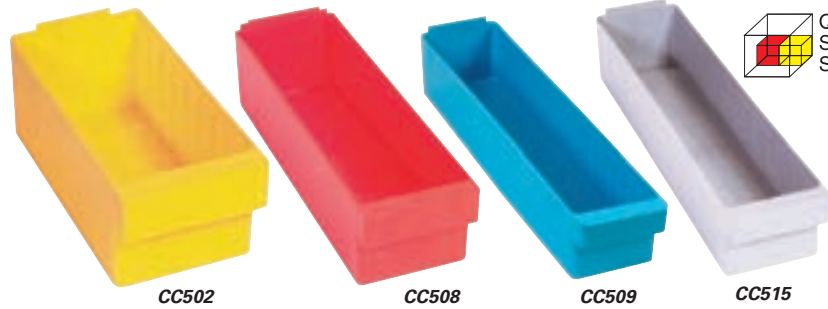

RECYCLED SHELF BINS

- Manufactured from recycled 100% post consumer, high density polyethylene
- Available in black only

| Model No. | Mfg. No. | Outside Dimensions L" x W" x H" | Inside Dimensions L" x W" x H" | Qty /Case | Wt. lbs. | Dividers Model No. |
|-----------|------------|------------------------------------|-----------------------------------|-----------|----------|--------------------|
| CB850 | QSB 101 BR | 11 7/8 x 4 1/8 x 4 | 10 3/4 x 3 1/4 x 3 7/8 | 36 | 0.41 | CB861 |
| CB851 | QSB 102 BR | 11 7/8 x 6 5/8 x 4 | 10 3/4 x 5 1/2 x 3 7/8 | 30 | 0.53 | CB862 |
| CB954 | QSB 104 BR | 17 7/8 x 6 5/8 x 4 | 16 1/2 x 5 1/2 x 3 7/8 | 20 | 0.9 | CB862 |
| CB854 | QSB 105 BR | 23 7/8 x 4 1/8 x 4 | 22 1/4 x 3 1/4 x 3 7/8 | 16 | 0.94 | CB861 |
| CB855 | QSB 106 BR | 23 7/8 x 6 5/8 x 4 | 22 1/4 x 5 1/2 x 3 7/8 | 8 | 1.5 | CB862 |
| CB857 | QSB 108 BR | 17 7/8 x 8 1/8 x 4 | 16 1/2 x 7 1/2 x 3 7/8 | 10 | 1.2 | CB867 |
| CB860 | QSB 114 BR | 23 7/8 x 8 1/8 x 4 | 22 1/4 x 7 1/2 x 3 7/8 | 6 | 1.5 | CB867 |
| CC304 | QSB 116B | 23 7/8 x 11 1/8 x 4 | 22 1/4 x 10 3/8 x 3 7/8 | 6 | 2.0 | CB869 |
| CC241 | QGH 700 BR | 15 1/4 x 19 7/8 x 12 7/16 | - | 3 | 13 | N/A |

STORAGE BINS

EURO DRAWERS

- Heavy-duty design for efficient organization of heavy parts, supplies, tools or equipment
- Injection moulded from virgin grade high-impact polystyrene
- 12-gauge thick wall
- Completely waterproof
- Oil and chemical-resistant
- Smooth front curved pull handle has ample room for pressure sensitive identification labels or bar codes
- Front handle has 3/4" opening
- Full width back ledge ensures spill free use