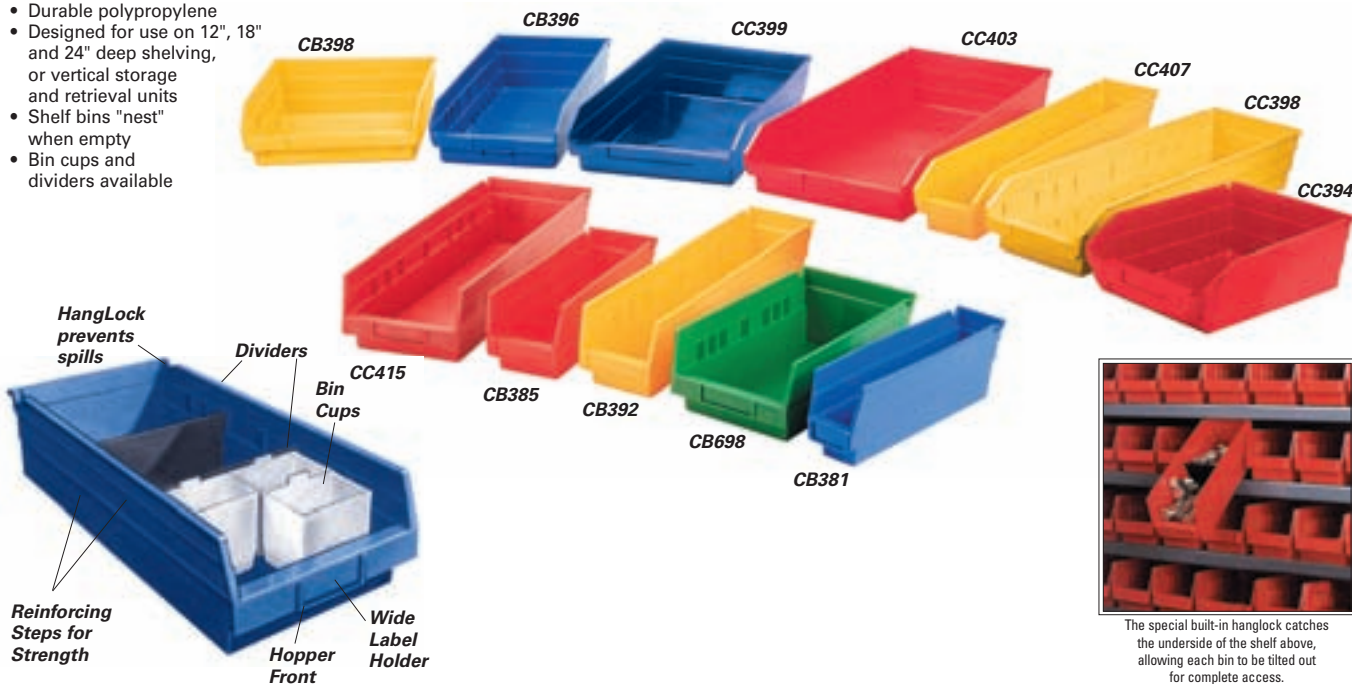

PLASTIC SHELF BINS

- Economical way to store and display parts and components
- Durable polypropylene
- Designed for use on 12", 18" and 24" deep shelving, or vertical storage and retrieval units
- Shelf bins "nest" when empty
- Bin cups and dividers available