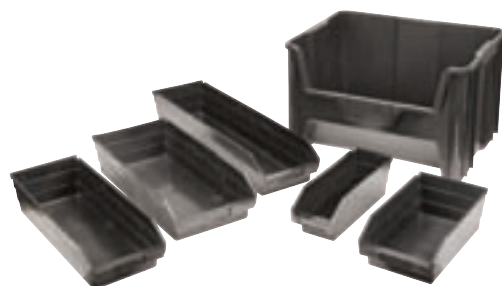

PLASTIC SHELF BINS

- Economical way to store and display parts and components
- Durable polypropylene
- Designed for use on 12", 18" and 24" deep shelving, or vertical storage and retrieval units
- Shelf bins "nest" when empty
- Bin cups and dividers available

STORAGE BINS

EURO DRAWERS

- Heavy-duty design for efficient organization of heavy parts, supplies, tools or equipment
- Injection moulded from virgin grade high-impact polystyrene
- 12-gauge thick wall
- Completely waterproof
- Oil and chemical-resistant
- Smooth front curved pull handle has ample room for pressure sensitive identification labels or bar codes
- Front handle has 3/4" opening
- Full width back ledge ensures spill free use