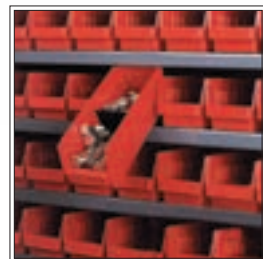

PLASTIC SHELF BINS

- Economical way to store and display parts and components
- Durable polypropylene
- Designed for use on 12", 18" and 24" deep shelving, or vertical storage and retrieval units
- Shelf bins "nest" when empty
- Bin cups and dividers available