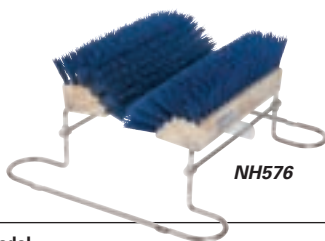

MATTING

RUBBER HEXAGON MAT

Uses: Ideal for indoor and outdoor use

Tough and durable dual purpose 100% rubber hexagon mat!

- Scraping fingers remove snow and dirt from shoes
- Honeycombed surface safe and anti-fatigue mat with beveled edges
- Colour: Black

Model No.	W"	Dim. x	L"
NC950	16	x	28
NC951	22	x	34

VINYL CARPET & FLOOR PROTECTORS

Helps reduce carpet and floor maintenance costs!

- Thin transparent vinyl carpet protector with underside grippers (NG571 has smooth backing for use on floors)
- To protect and keep carpets and floors soil and water free
- Ribbed surface easy to clean

Model No.	Thickness /oz	W"	Dim. x	L'
NG656	5.75	27	x	6
NG570	10	27	x	75
NG552	4.9	27	x	100
NG571	8	27	x	lin.ft.

BOOT 'N SHOE BRUSHES

Brushes thoroughly clean all boot and shoe surfaces. Flip the brushes up to reveal a heavy duty sole scraper. Anchor in concrete or secure the solid metal frame with a single foot while cleaning the other. Shipped completely assembled. Polypropylene stiff bristle.

NH576

Model No.	Description	Dimension Block Size"
NH576	Boot 'N Shoe Brush, Blue	14 3/4 x 16 1/2 x 7
NH577	Replacement Brush, Blue	10 x 4 1/2 x 3 1/2

OUTFRONT REVERSIBLE SCRAPER NO. 227

- Totally reversible, it's easily flipped over to accommodate all weather conditions
- One side features rows of flexible scrapers alternating with quick-dry drainage ports for a "brush and release" effect
- Other side features clusters of stiff ridges designed to scrape heavier debris and packed snow off outsoles
- 7/16" thick with an evenly tapered border on all four sides
- 3' x 6' to accommodate a single, or double entryway
- Colour: Black

Totally reversible!

1-YEAR WARRANTY

Model No.	Dimensions		
	W'	x	L'
SAQ318	3	x	6

BOOT TRAYS