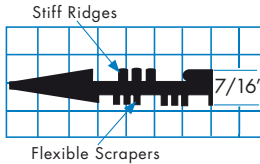

NH576

NH577

Model No.	Description	Dimension Block Size"
NH576	Boot 'N Shoe Brush, Blue	14 3/4 x 16 1/2 x 7
NH577	Replacement Brush, Blue	10 x 4 1/2 x 3 1/2

## OUTFRONT REVERSIBLE SCRAPER NO. 227

- Totally reversible, it's easily flipped over to accommodate all weather conditions
- One side features rows of flexible scrapers alternating with quick-dry drainage ports for a "brush and release" effect
- Other side features clusters of stiff ridges designed to scrape heavier debris and packed snow off outsoles
- 7/16" thick with an evenly tapered border on all four sides
- 3' x 6' to accommodate a single, or double entryway
- Colour: Black