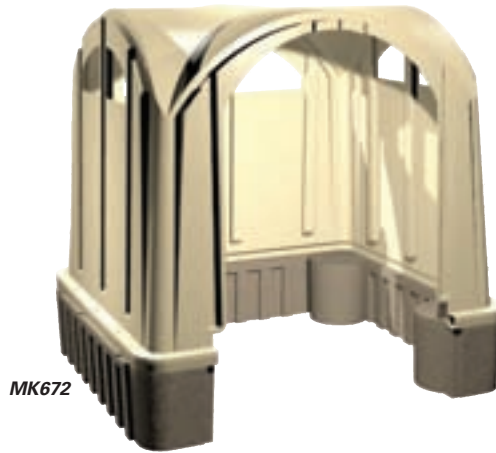

OUTDOOR POLY SHELTERS & ASHTRAYS

OUTDOOR POLY SHELTERS

- Provides great protection for anything from the outdoor elements
- Two-wall design can be used as a windbreaker for entrances to buildings
- Use as a smoking shelter to provide protection for up to six people with seating for four
- Sand ballast base prevents the need for anchoring to a cement slab (**Sand not included**)
- Unique two-piece design is easy to install and relocate on any flat surface
- Durable four-season rigid polyethylene construction is virtually maintenance free
- Dimensions: 7' L x 6' W x 7' H
- Colour: Grey or tan
- Available in three-wall design and two-wall design to meet smoking regulations for most areas
- F.O.B. Valleyfield, Quebec

MK672

MK711

Model No.	No. of walls	Colour	Wt. lbs.
MK672	3	Beige	465
MK673	2	Beige	455
MK710	3	Grey	465
MK711	2	Grey	455

EXTERIOR SMOKING RECEPTACLE

- Heavy-duty 18-gauge brushed stainless steel
- Unique lid design protects unit in all weather conditions, eliminating messy clean-ups (Model NI753 only)
- Corrosion-resistant galvanized steel (22 ga) inner liner
- Tumbler keyed lock secures door
- Mounting bracket included, keeps unit 5/8" away from wall for extra fire insulation
- 7" L x 3" W x 9" H
- Liner capacity: 1 litre

Model No.	Description	Weight lbs.
NI753	Ashtray (with cover)	5
NI746	Ashtray (without cover)	4
NI749	Lock & key replacement kit	-
NI756	Replacement inner liner	-

WALL-MOUNTED URNS

- Half-moon and rectangle wall urns are ideal for high traffic areas
- Safe rounded edges on the half-moon guards against accidental knocks and bumps
- Sifter screens are included with the half-moon ashtrays
- Available in two sizes