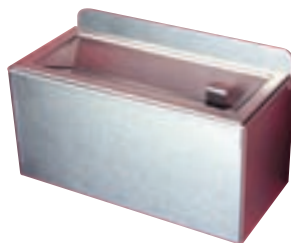

MK672

MK711

Model No.	No. of walls	Colour	Wt. lbs.
MK672	3	Beige	465
MK673	2	Beige	455
MK710	3	Grey	465
MK711	2	Grey	455

EXTERIOR SMOKING RECEPTACLE

- Heavy-duty 18-gauge brushed stainless steel
- Unique lid design protects unit in all weather conditions, eliminating messy clean-ups (Model NI753 only)
- Corrosion-resistant galvanized steel (22 ga) inner liner
- Tumbler keyed lock secures door
- Mounting bracket included, keeps unit 5/8" away from wall for extra fire insulation
- 7" L x 3" W x 9" H
- Liner capacity: 1 litre

Model No.	Description	Weight lbs.
NI753	Ashtray (with cover)	5
NI746	Ashtray (without cover)	4
NI749	Lock & key replacement kit	-
NI756	Replacement inner liner	-

WALL-MOUNTED URNS

- Half-moon and rectangle wall urns are ideal for high traffic areas
- Safe rounded edges on the half-moon guards against accidental knocks and bumps
- Sifter screens are included with the half-moon ashtrays
- Available in two sizes

- Heavy-duty 18-gauge brushed stainless steel
- Unique lid design on model NI743 protects unit from all weather conditions, eliminating messy clean-ups
- Corrosion-resistant galvanized steel (22 ga) inner liner
- Tumbler keyed lock secures door
- Mounting bracket included, keeps unit 5/8" away from wall for extra fire insulation
- 9" L x 5" W x 13 1/2" H
- Liner capacity: 3.3 litres
- Optional all welded construction pedestal allows for floor mounting