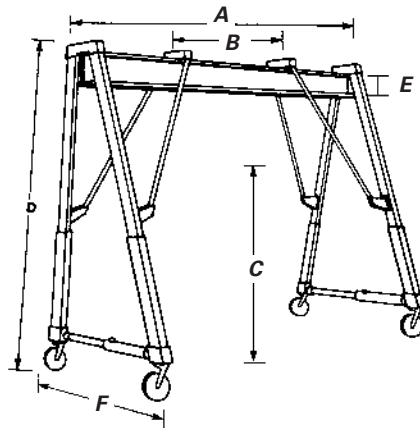

CRANES & PALLETS LIFTERS

ADJUSTABLE GANTRY CRANES

- Adjustable height
- 4 heavy-duty swivel casters with wheel brakes
- Beam type is I and taper-wheel trolleys are required
- Shipped knocked down

Model No.	Lifting Cap. lbs.	Overall Span A'	Clear Span B	Hook Lift Min/Max C	Overall Height Min/Max D	Beam Height E"	Wheel Spread Min/Max F	Beam Width"	Wt. lbs.
LA189	2000	10	4'7"	6'6 1/2"/12' 4 1/2"	8'9"/14'7"	6	4'7"/7'	3 3/8	885
LA190	2000	15	9'7"	6'4 1/2"/12'2 1/2"	8'9"/14'7"	8	4'7"/7'	4	1050
LA191	4000	10	4'7"	6'4 1/2"/12'2 1/2"	8'9"/14'7"	8	4'7"/7'	4	1165
LA192	4000	15	9'7"	5'10 1/2"/11'8 1/2"	8'9"/14'7"	10	4'7"/7'	4 5/8	1370
LA193	6000	10	4'7"	5'9"/11'7"	8'9"/14'9"	10	4'10"/7'3"	4 5/8	1430
LA194	6000	15	9'7"	5'9"/11'7"	8'9"/14'9"	10	4'10"/7'3"	4 5/8	1615

F.O.B. Vaudreuil, Quebec.

Items are made to order and are non-returnable

TRUCK MOUNT CRANES

- Portable lifting power
- Mounted on truck frame, cranes provide fast loading and unloading with minimal effort
- Useful in other areas such as work station loading docks or beside machinery
- Telescoping extension boom swings 360° when mounted on truck frame
- Equipped w/ base, manual pump, adjustable chain and hook, safety pins, handle and mounting hardware
- Extra pedestals available
- Shipped knocked down

Model No.	Boom Reach"/ Capacity lbs.			Lift Clearance"		Wt. lbs.
	A	B	C	Min	Max	
LA568	30/500	43/320	-	30	90	220
LA792	36/1500	43/1000	63/800	24	98	240

REPLACEMENT PUMP & REPAIR KIT

LA838	Replacement hydraulic pump
LA839	Pump (seals) repair kit

Cap lbs.	Fork Length"	Standard Model No.	Wt. lbs.	Adj. Model No.	Wt. lbs.
1000	36	LA195	190	LA207	270
	42	LA196	230	LA208	295
	48	LA197	255	LA209	325
2000	36	LA198	195	LA210	280
	42	LA199	233	LA211	305
	48	LA200	260	LA212	335
4000	36	LA201	310	LA213	380
	42	LA202	337	LA214	430
	48	LA203	370	LA215	475
6000	36	LA204	522	LA216	575
	42	LA205	662	LA217	560
	48	LA206	602	LA218	612