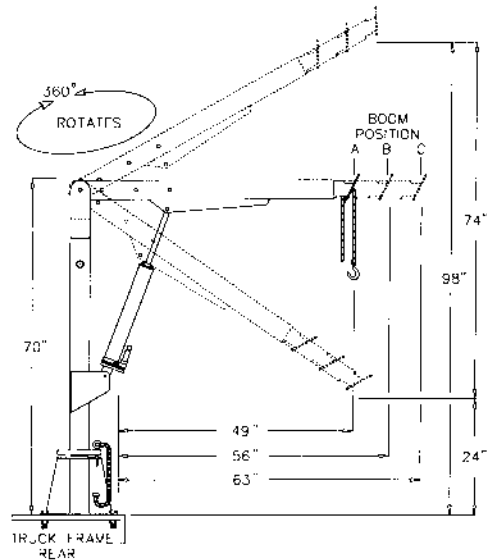

CRANES & PALLETS LIFTERS

ADJUSTABLE GANTRY CRANES

- Adjustable height
- 4 heavy-duty swivel casters with wheel brakes
- Beam type is I and taper-wheel trolleys are required
- Shipped knocked down

Model No.	Lifting Cap. lbs.	Overall Span A'	Clear Span B	Hook Lift Min/Max C	Overall Height Min/Max D	Beam Height E"	Wheel Spread Min/Max F	Beam Width"	Wt. lbs.
LA189	2000	10	4'7"	6'6 1/2"/12' 4 1/2"	8'9"/14'7"	6	4'7"/7'	3 3/8	885
LA190	2000	15	9'7"	6'4 1/2"/12'2 1/2"	8'9"/14'7"	8	4'7"/7'	4	1050
LA191	4000	10	4'7"	6'4 1/2"/12'2 1/2"	8'9"/14'7"	8	4'7"/7'	4	1165
LA192	4000	15	9'7"	5'10 1/2"/11'8 1/2"	8'9"/14'7"	10	4'7"/7'	4 5/8	1370
LA193	6000	10	4'7"	5'9"/11'7"	8'9"/14'9"	10	4'10"/7'3"	4 5/8	1430
LA194	6000	15	9'7"	5'9"/11'7"	8'9"/14'9"	10	4'10"/7'3"	4 5/8	1615

F.O.B. Vaudreuil, Quebec.

Items are made to order and are non-returnable

TRUCK MOUNT CRANES

- Portable lifting power
- Mounted on truck frame, cranes provide fast loading and unloading with minimal effort
- Useful in other areas such as work station loading docks or beside machinery
- Telescoping extension boom swings 360° when mounted on truck frame
- Equipped w/ base, manual pump, adjustable chain and hook, safety pins, handle and mounting hardware
- Extra pedestals available
- Shipped knocked down

Model No.	Boom Reach"/ Capacity lbs.			Lift Clearance"		Wt. lbs.
	A	B	C	Min	Max	
LA568	30/500	43/320	-	30	90	220
LA792	36/1500	43/1000	63/800	24	98	240

REPLACEMENT PUMP & REPAIR KIT

LA838	Replacement hydraulic pump
LA839	Pump (seals) repair kit

F.O.B. Vaudreuil, Quebec.

Items are made to order and are non-returnable

PALLET LIFTERS