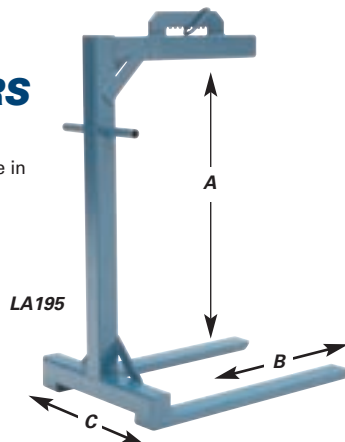

CRANES & PALLETS LIFTERS

ADJUSTABLE GANTRY CRANES

- Adjustable height
- 4 heavy-duty swivel casters with wheel brakes
- Beam type is I and taper-wheel trolleys are required
- Shipped knocked down

Model No.	Lifting Cap. lbs.	Overall Span A'	Clear Span B	Hook Lift Min/Max C	Overall Height Min/Max D	Beam Height E"	Wheel Spread Min/Max F	Beam Width"	Wt. lbs.
LA189	2000	10	4'7"	6'6 1/2"/12' 4 1/2"	8'9"/14'7"	6	4'7"/7'	3 3/8	885
LA190	2000	15	9'7"	6'4 1/2"/12'2 1/2"	8'9"/14'7"	8	4'7"/7'	4	1050
LA191	4000	10	4'7"	6'4 1/2"/12'2 1/2"	8'9"/14'7"	8	4'7"/7'	4	1165
LA192	4000	15	9'7"	5'10 1/2"/11'8 1/2"	8'9"/14'7"	10	4'7"/7'	4 5/8	1370
LA193	6000	10	4'7"	5'9"/11'7"	8'9"/14'9"	10	4'10"/7'3"	4 5/8	1430
LA194	6000	15	9'7"	5'9"/11'7"	8'9"/14'9"	10	4'10"/7'3"	4 5/8	1615

Model No.	Boom Reach"/ Capacity lbs.			Lift Clearance"		Wt. lbs.
	A	B	C	Min	Max	
LA568	30/500	43/320	-	30	90	220
LA792	36/1500	43/1000	63/800	24	98	240

REPLACEMENT PUMP & REPAIR KIT

LA838	Replacement hydraulic pump
LA839	Pump (seals) repair kit

F.O.B. Vaudreuil, Quebec.

Items are made to order and are non-returnable

PALLET LIFTERS

- Ideal for use with a crane system or truck cranes
- Economical pallet lifters available in 4 capacities with 3 adjustable or non-adjustable fork lengths to choose from
- A - Throat height (clear) 48"
- B - Fork length 36", 42" or 48"
- C - Width (O.D.) 27"

Cap lbs.	Fork Length"	Standard Model No.	Wt. lbs.	Adj. Model No.	Wt. lbs.
1000	36	LA195	190	LA207	270
	42	LA196	230	LA208	295
	48	LA197	255	LA209	325
2000	36	LA198	195	LA210	280
	42	LA199	233	LA211	305
	48	LA200	260	LA212	335
4000	36	LA201	310	LA213	380
	42	LA202	337	LA214	430
	48	LA203	370	LA215	475
6000	36	LA204	522	LA216	575
	42	LA205	662	LA217	560
	48	LA206	602	LA218	612