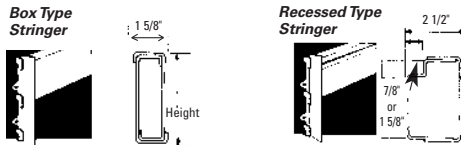

HEAVY DUTY UPRIGHTS 27,000 LBS. CAPACITY

Depth Height	24"	30"	36"	42"	48"	60"
6'	RB714	RB715	RB716	RB717	RB718	RB719
7'	RB720	RB721	RB722	RB723	RB724	RB725
8'	RB726	RB728	RB730	RB731	RB732	RB733
9'	RB734	RB736	RB738	RB739	RB740	RB741
10'	RB608	RB610	RB612	RB613	RB614	RB615
11'	RB616	RB618	RB620	RB621	RB622	RB623
12'	RB624	RB626	RB628	RB629	RB630	RB631
13'	RB632	RB634	RB636	RB637	RB638	RB639
14'	RB640	RB642	RB644	RB645	RB646	RB647
15'	RB648	RB650	RB652	RB653	RB654	RB655
16'	RB656	RB658	RB660	RB661	RB662	RB663
18'	RB664	RB666	RB668	RB669	RB670	RB671
20'	RB672	RB674	RB676	RB677	RB678	RB679
22'	RB680	RB682	RB684	RB685	RB686	RB687
24'	RB688	RB690	RB692	RB693	RB694	RB695
26'	RB696	RB697	RB698	RB699	RB700	RB701
28'	RB702	RB703	RB704	RB705	RB706	RB707
30'	RB708	RB709	RB710	RB711	RB712	RB713

BOX TYPE STRINGERS CAP. LBS. PER PAIR

Lgth	48"		54"		60"		66"		72"		78"		84"		90"		96"		102"		108"		114"		120"		126"		132"		138"		144"	
	Model No.	Cap. lbs.	Model No.	Cap. lbs.	Model No.	Cap. lbs.	Model No.	Cap. lbs.	Model No.	Cap. lbs.	Model No.	Cap. lbs.	Model No.	Cap. lbs.	Model No.	Cap. lbs.	Model No.	Cap. lbs.	Model No.	Cap. lbs.	Model No.	Cap. lbs.	Model No.	Cap. lbs.	Model No.	Cap. lbs.	Model No.	Cap. lbs.	Model No.	Cap. lbs.	Model No.	Cap. lbs.		
2"	RB203	5340	RB204	4385	RB205	3551	RB206	2936	RB207	2466	RB208	2101	RB209	1578	RB210	1812	RB211	1388	RB195	1229	RB196	1096	RB197	984	RB198	888	RB199	805	RB200	733	RB201	671	RB202	616
2 1/2"	RB220	7821	RB221	6952	RB222	6078	RB223	5024	RB224	4221	RB225	3596	RB226	3102	RB227	2702	RB228	2374	RB212	2103	RB213	1876	RB214	1684	RB215	1520	RB216	1378	RB217	1255	RB218	1149	RB219	1055
3"	RB237	9397	RB238	8350	RB239	7518	RB240	6839	RB241	6265	RB242	5630	RB243	4855	RB244	4229	RB245	3716	RB229	3293	RB230	2937	RB231	2636	RB232	2379	RB233	2158	RB234	1966	RB235	1799	RB236	1650
3 1/2"			RB254	10032	RB255	9389	RB256	8536	RB257	7824	RB258	7222	RB259	6706	RB260	6187	RB261	5438	RB246	4817	RB247	4296	RB248	3856	RB249	3481	RB250	3157	RB251	2876	RB252	2632	RB253	2417
4"					RB270	10016			RB271	9181	RB272	8475	RB273	7870	RB274	7345	RB275	6886	RB262	6476	RB263	5775	RB264	5184	RB265	4670	RB266	4243	RB267	3866	RB268	3538	RB269	3249
4 1/2"							RB284	10806		RB285	9975	RB286	9262	RB287	8645	RB288	8105	RB276	7628	RB277	7204	RB278	6825	RB279	6207	RB280	5630	RB281	5130	RB282	4694	RB283	4310	
5"									RB297	10772	RB298	10012	RB299	9386			RB300	10100	RB301	9540	RB302	9037	RB303	8585	RB304	8176	RB305	7805	RB306	7466	RB307	6998		
5 1/2"																	RB308	10400	RB309	10338	RB310	9794	RB311	9304	RB312	8861	RB313	8458	RB314	8091	RB315	7754		
6"																							RB316	10200	RB317	10372	RB318	9901	RB319	9470	RB320	9076		

RECESSED TYPE STRINGERS 7/8" CAP. LBS. PER PAIR